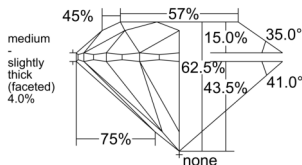

GIA®

FACSIMILE

GIA REPORT 2557242346

Verify this report at GIA.edu

GIA NATURAL DIAMOND DOSSIER®

May 12, 2026
GIA Report Number 2557242346
Shape and Cutting Style ..... Round Brilliant
Measurements ..... 4.74 - 4.76 x 2.97 mm

GRADING RESULTS

Carat Weight ..... 0.41 carat
Color Grade ..... H
Clarity Grade VVS2
Cut Grade ..... Excellent

ADDITIONAL GRADING INFORMATION

Polish ..... Excellent
Symmetry ..... Excellent
Fluorescence ..... Medium Blue
Clarity Characteristics ..... Cloud, Needle, Pinpoint
Inscription(s): GIA 2557242346

PROPORTIONS

Profile to actual proportions

GRADING SCALES

GIA COLOR SCALE	GIA CLARITY SCALE	GIA CUT SCALE
COLOURLESS D	FLAWLESS	EXCELLENT
E	INTERNALLY FLAWLESS	
F	VVS₁	VERY GOOD
G		
H	VVS₂	GOOD
I	VS₁	
J	VS₂	FAIR
K	SI₁	
L	SI₂	POOR
M	I₁	
N	I₂	
O	I₃	
P		
Q		
R		
S		
T		
U		
V		
W		
X		
Y		
Z