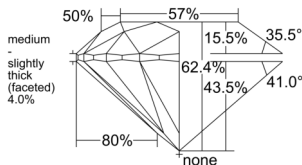

GIA®

FACSIMILE

GIA REPORT 2557241164

Verify this report at GIA.edu

GIA NATURAL DIAMOND DOSSIER®

May 15, 2026
GIA Report Number 2557241164
Shape and Cutting Style ..... Round Brilliant
Measurements ..... 5.97 - 5.99 x 3.73 mm

GRADING RESULTS

Carat Weight ..... 0.82 carat
Color Grade ..... H
Clarity Grade VS1
Cut Grade ..... Excellent

ADDITIONAL GRADING INFORMATION

Polish ..... Excellent
Symmetry ..... Excellent
Fluorescence ..... None
Clarity Characteristics..... Crystal, Feather, Pinpoint
Inscription(s): GIA 2557241164

PROPORTIONS

GRADING SCALES

GIA COLOR SCALE	GIA CLARITY SCALE	GIA CUT SCALE	
D	FLAWLESS	EXCELLENT	
E	INTERNALLY FLAWLESS		
F		VVS₁	VERY GOOD
G	VVS₂		
H	VS₁	GOOD	
I	VS₂		
J	SI₁	FAIR	
K	SI₂		
L	I₁	POOR	
M			
N			
O	I₂		
P			
Q			
R	I₃		
S			
T			
U			
V			
W			
X			
Y			
Z