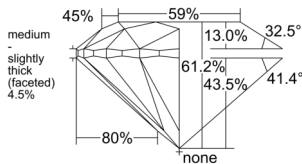

GIA®

FACSIMILE

GIA REPORT 2557235304

Verify this report at GIA.edu

GIA NATURAL DIAMOND DOSSIER®

May 12, 2026
GIA Report Number 2557235304
Shape and Cutting Style ..... Round Brilliant
Measurements ..... 4.51 - 4.54 x 2.77 mm

GRADING RESULTS

Carat Weight ..... 0.35 carat
Color Grade ..... G
Clarity Grade VVS1
Cut Grade ..... Excellent

ADDITIONAL GRADING INFORMATION

Polish ..... Excellent
Symmetry ..... Excellent
Fluorescence ..... None
Clarity Characteristics ..... Feather
Inscription(s): GIA 2557235304

PROPORTIONS

Profile to actual proportions