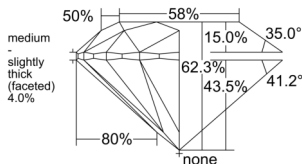

GIA®

FACSIMILE

GIA REPORT 2557235294

Verify this report at GIA.edu

GIA NATURAL DIAMOND DOSSIER®

May 12, 2026
GIA Report Number 2557235294
Shape and Cutting Style ..... Round Brilliant
Measurements ..... 5.05 - 5.08 x 3.16 mm

GRADING RESULTS

Carat Weight ..... 0.50 carat
Color Grade ..... F
Clarity Grade VS2
Cut Grade ..... Excellent

ADDITIONAL GRADING INFORMATION

Polish ..... Excellent
Symmetry ..... Excellent
Fluorescence ..... None
Clarity Characteristics ..... Cloud
Inscription(s): GIA 2557235294

PROPORTIONS

Profile to actual proportions