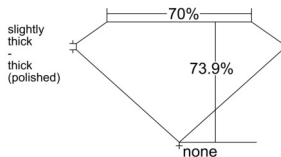

GIA®

FACSIMILE

GIA REPORT 2557234592

Verify this report at GIA.edu

GIA NATURAL DIAMOND DOSSIER®

May 12, 2026
GIA Report Number 2557234592
Shape and Cutting Style ..... Square Modified Brilliant
Measurements ..... 4.38 x 4.30 x 3.17 mm

GRADING RESULTS

Carat Weight ..... 0.50 carat
Color Grade ..... E
Clarity Grade VS2

ADDITIONAL GRADING INFORMATION

Polish ..... Excellent
Symmetry ..... Very Good
Fluorescence ..... None
Clarity Characteristics ..... Feather, Cloud
Inscription(s): GIA 2557234592

PROPORTIONS

Profile not to actual proportions

GRADING SCALES

GIA COLOR SCALE		GIA CLARITY SCALE			
COLORLESS	D	VERY VERY SLIGHTLY INCLUDED	FLAWLESS		
	E		INTERNALLY FLAWLESS		
	F	VERY SLIGHTLY INCLUDED	VVS₁		
	G		VVS₂		
	H		VS₁		
	NEAR COLORLESS	I	SLIGHTLY INCLUDED	VS₂	
		J		SI₁	
		FAINT	K	INCLUDED	SI₂
			L		I₁
			M		I₂
VERT LIGHT	N	LIGHT	I₃		
	O				
	P				
	Q				
	R