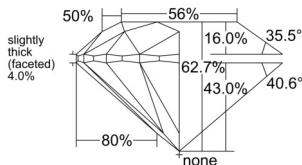

GIA®

FACSIMILE

GIA REPORT 2557227826

Verify this report at GIA.edu

GIA NATURAL DIAMOND DOSSIER®

May 11, 2026
GIA Report Number 2557227826
Shape and Cutting Style ..... Round Brilliant
Measurements ..... 5.62 - 5.66 x 3.53 mm

GRADING RESULTS

Carat Weight ..... 0.70 carat
Color Grade ..... F
Clarity Grade VS1
Cut Grade ..... Excellent

ADDITIONAL GRADING INFORMATION

Polish ..... Excellent
Symmetry ..... Excellent
Fluorescence ..... None
Clarity Characteristics ..... Feather, Pinpoint
Inspection(s): GIA 2557227826

PROPORTIONS

Profile to actual proportions