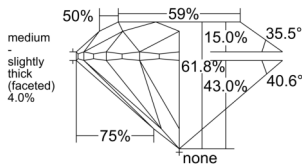

GIA®

FACSIMILE

GIA REPORT 2557226634

Verify this report at GIA.edu

GIA NATURAL DIAMOND DOSSIER®

May 12, 2026
GIA Report Number 2557226634
Shape and Cutting Style ..... Round Brilliant
Measurements ..... 5.05 - 5.09 x 3.14 mm

GRADING RESULTS

Carat Weight ..... 0.50 carat
Color Grade ..... K
Clarity Grade VVS1
Cut Grade ..... Excellent

ADDITIONAL GRADING INFORMATION

Polish ..... Excellent
Symmetry ..... Excellent
Fluorescence ..... None
Clarity Characteristics ..... Feather
Inscription(s): GIA 2557226634

PROPORTIONS

Profile to actual proportions

GRADING SCALES

GIA COLOR SCALE

COLOREDNESS	D
	E
	F
	G
	H
	I
	J
NEAR COLORLESS	K
	L
Faint	M
	N
	O
	P
Very Light	Q
	R
	S
	T
	U
	V
Light	W
	X
	Y
	Z

GIA CLARITY SCALE

FLAWLESS	VERY VERY SLIGHTLY INCLUDED	VVS₁	
			VVS₂
INTERNALLY FLAWLESS	VERY SLIGHTLY INCLUDED	VS₁	
		VS₂	
SLIGHTLY INCLUDED	SLIGHTLY INCLUDED	SI₁	
		SI₂	
INCLUDED	INCLUDED	I₁	
		I₂	
		I₃	

GIA CUT SCALE

EXCELLENT	VERY GOOD	GOOD	FAIR	POOR