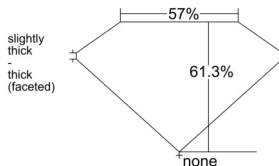

GIA®

FACSIMILE

GIA REPORT 2557220651

Verify this report at GIA.edu

GIA NATURAL DIAMOND DOSSIER®

May 09, 2026
GIA Report Number 2557220651
Shape and Cutting Style ..... Oval Brilliant
Measurements ..... 6.71 x 4.34 x 2.66 mm

GRADING RESULTS

Carat Weight ..... 0.50 carat
Color Grade ..... F
Clarity Grade VS1

ADDITIONAL GRADING INFORMATION

Polish ..... Very Good
Symmetry ..... Very Good
Fluorescence ..... None
Clarity Characteristics..... Cloud, Feather, Needle, Pinpoint
Inscription(s): GIA 2557220651

PROPORTIONS

Profile not to actual proportions