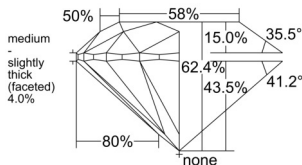

GIA®

FACSIMILE

GIA REPORT 2557217736

Verify this report at GIA.edu

GIA NATURAL DIAMOND DOSSIER®

May 11, 2026
GIA Report Number 2557217736
Shape and Cutting Style ..... Round Brilliant
Measurements ..... 4.87 - 4.89 x 3.05 mm

GRADING RESULTS

Carat Weight ..... 0.45 carat
Color Grade ..... G
Clarity Grade S11
Cut Grade ..... Excellent

ADDITIONAL GRADING INFORMATION

Polish ..... Excellent
Symmetry ..... Excellent
Fluorescence ..... None
Clarity Characteristics ..... Feather
Inscription(s): GIA 2557217736

PROPORTIONS

GRADING SCALES

GIA COLOR SCALE	GIA CLARITY SCALE	GIA CUT SCALE
COLOURLESS	FLAWLESS	EXCELLENT
D	INTERNALLY FLAWLESS	
E	VVS₁	VERY GOOD
F		
G	VS₁	GOOD
H		
I	SI₁	FAIR
J		
K	I₁	POOR
L		
M	I₂	
N		
O	I₃	
P		
Q		
R		
S		
T		
U		
V		
W		
X		
Y		
Z