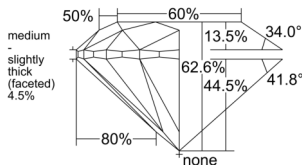

GIA®

FACSIMILE

GIA REPORT 2557217303

Verify this report at GIA.edu

GIA NATURAL DIAMOND DOSSIER®

May 09, 2026
GIA Report Number 2557217303
Shape and Cutting Style ..... Round Brilliant
Measurements ..... 6.25 - 6.29 x 3.93 mm

GRADING RESULTS

Carat Weight ..... 0.96 carat
Color Grade ..... G
Clarity Grade VVS1
Cut Grade ..... Excellent

ADDITIONAL GRADING INFORMATION

Polish ..... Excellent
Symmetry ..... Excellent
Fluorescence ..... None
Clarity Characteristics ..... Cloud, Feather
Inscription(s): GIA 2557217303

PROPORTIONS

Profile to actual proportions