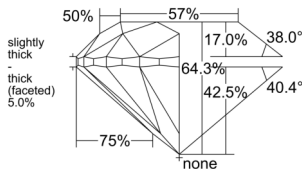

GIA®

FACSIMILE

GIA REPORT 2557214041

Verify this report at GIA.edu

GIA NATURAL DIAMOND DOSSIER®

May 11, 2026
GIA Report Number 2557214041
Shape and Cutting Style ..... Round Brilliant
Measurements ..... 5.25 - 5.27 x 3.38 mm

GRADING RESULTS

Carat Weight ..... 0.60 carat
Color Grade L
Clarity Grade S11
Cut Grade ..... Very Good

ADDITIONAL GRADING INFORMATION

Polish ..... Excellent
Symmetry ..... Excellent
Fluorescence ..... None
Clarity Characteristics..... Feather, Crystal, Cloud
Inscription(s): GIA 2557214041

PROPORTIONS

Profile to actual proportions