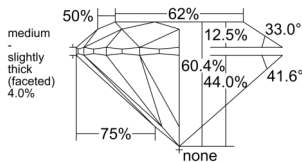

GIA®

FACSIMILE

GIA REPORT 2557212151

Verify this report at GIA.edu

GIA NATURAL DIAMOND DOSSIER®

May 09, 2026
GIA Report Number 2557212151
Shape and Cutting Style ..... Round Brilliant
Measurements ..... 5.14 - 5.15 x 3.11 mm

GRADING RESULTS

Carat Weight ..... 0.50 carat
Color Grade I
Clarity Grade VS2
Cut Grade ..... Excellent

ADDITIONAL GRADING INFORMATION

Polish ..... Excellent
Symmetry ..... Excellent
Fluorescence ..... None
Clarity Characteristics ..... Cloud
Inscription(s): GIA 2557212151

PROPORTIONS

Profile to actual proportions

GRADING SCALES

GIA COLOR SCALE	GIA CLARITY SCALE	GIA CUT SCALE	
D	FLAWLESS	EXCELLENT	
E	INTERNALLY FLAWLESS		
F		VVS₁	VERY GOOD
G	VVS₂		
H	VS₁	GOOD	
I	VS₂		
J	SI₁	FAIR	
K	SI₂		
L	I₁	POOR	
M	I₂		
N	I₃		
O			
P			
Q			
R			
S			
T			
U			
V			
W			
X			
Y			
Z