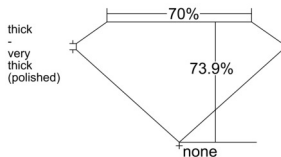

GIA®

FACSIMILE

GIA REPORT 2557209519

Verify this report at GIA.edu

GIA NATURAL DIAMOND DOSSIER®

May 08, 2026
GIA Report Number 2557209519
Shape and Cutting Style ..... Square Modified Brilliant
Measurements ..... 4.56 x 4.50 x 3.33 mm

GRADING RESULTS

Carat Weight ..... 0.60 carat
Color Grade ..... D
Clarity Grade VVS1

ADDITIONAL GRADING INFORMATION

Polish ..... Excellent
Symmetry ..... Very Good
Fluorescence ..... None
Clarity Characteristics ..... Pinpoint, Feather
Inscription(s): GIA 2557209519

PROPORTIONS

Profile not to actual proportions

GRADING SCALES

GIA COLOR SCALE		GIA CLARITY SCALE			
COLORLESS	D	NEAR COLORLESS	FLAWLESS		
	E		INTERNALLY FLAWLESS		
	F		VERY VERY SLIGHTLY INCLUDED	VVS₁	
	G			VVS₂	
	H			VERY SLIGHTLY INCLUDED	VS₁
	I		VS₂		
	J		SLIGHTLY INCLUDED	SI₁	
	K			SI₂	
	L			INCLUDED	I₁
	M				I₂
N	I₃				
O					
P					
Q					
R					
S					
T					
U					
V					
W					
X					
Y					
Z