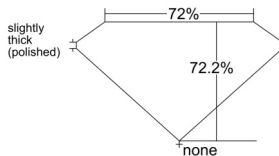

GIA®

FACSIMILE

GIA REPORT 2557209365

Verify this report at GIA.edu

GIA NATURAL DIAMOND DOSSIER®

May 08, 2026
GIA Report Number 2557209365
Shape and Cutting Style ..... Square Modified Brilliant
Measurements ..... 4.10 x 4.07 x 2.94 mm

GRADING RESULTS

Carat Weight ..... 0.42 carat
Color Grade ..... F
Clarity Grade VS1

ADDITIONAL GRADING INFORMATION

Polish ..... Excellent
Symmetry ..... Very Good
Fluorescence ..... None
Clarity Characteristics..... Cloud, Crystal, Feather, Needle
Inscription(s): GIA 2557209365

PROPORTIONS

Profile not to actual proportions

GRADING SCALES

GIA COLOR SCALE		GIA CLARITY SCALE			
COLORLESS	D	VERY VERY SLIGHTLY INCLUDED	FLAWLESS		
	E		INTERNALLY FLAWLESS		
	F		VS₁		
	NEAR COLORLESS	G	VERY SLIGHTLY INCLUDED	VS₂	
		H		VS₁	
		FAINT	I	SLIGHTLY INCLUDED	VS₂
			J		SI₁
			K		SI₂
	VERT LIGHT	L	INCLUDED	I₁	
		M		I₂	
N		I₃			
O					
P					
Q					
R					
LIGHT	S				
	T				
	U				
	V				
	W				
X					
Y					
Z