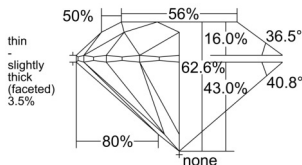

GIA®

FACSIMILE

GIA REPORT 2557206542

Verify this report at GIA.edu

GIA NATURAL DIAMOND DOSSIER®

May 09, 2026
GIA Report Number 2557206542
Shape and Cutting Style ..... Round Brilliant
Measurements ..... 5.39 - 5.42 x 3.38 mm

GRADING RESULTS

Carat Weight ..... 0.60 carat
Color Grade ..... K
Clarity Grade VS1
Cut Grade ..... Excellent

ADDITIONAL GRADING INFORMATION

Polish ..... Excellent
Symmetry ..... Excellent
Fluorescence ..... None
Clarity Characteristics ..... Feather, Pinpoint
Inscription(s): GIA 2557206542

PROPORTIONS

GRADING SCALES

GIA COLOR SCALE

COLOURLESS	D
	E
	F
	G
	H
	I
	J
NEAR COLOURLESS	K
	L
FAIN	M
	N
	O
	P
VERY LIGHT	Q
	R
	S
	T
	U
	V
LIGHT	W
	X
	Y
	Z

GIA CLARITY SCALE

FLAWLESS	INTERNAL FLAWLESS	
		FLAWLESS
VERY VERY SLIGHTLY INCLUDED	VVS₁	
	VVS₂	
VERY SLIGHTLY INCLUDED	VS₁	
	VS₂	
SLIGHTLY INCLUDED	SI₁	
	SI₂	
INCLUDED	I₁	
	I₂	
	I₃	

GIA CUT SCALE

EXCELLENT
VERY GOOD
GOOD
FAIR
POOR