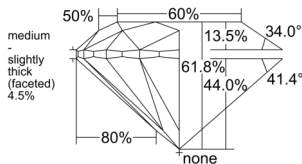

GIA®

FACSIMILE

GIA REPORT 2557191641

Verify this report at GIA.edu

GIA NATURAL DIAMOND DOSSIER®

May 07, 2026
GIA Report Number 2557191641
Shape and Cutting Style ..... Round Brilliant
Measurements ..... 5.05 - 5.09 x 3.14 mm

GRADING RESULTS

Carat Weight ..... 0.50 carat
Color Grade ..... F
Clarity Grade VS2
Cut Grade ..... Excellent

ADDITIONAL GRADING INFORMATION

Polish ..... Excellent
Symmetry ..... Excellent
Fluorescence ..... None
Clarity Characteristics..... Crystal, Feather, Indented Natural
Inscription(s): GIA 2557191641

PROPORTIONS

Profile to actual proportions