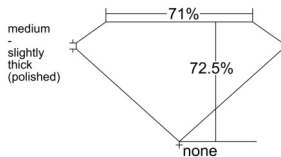

GIA®

FACSIMILE

GIA REPORT 2557191504

Verify this report at GIA.edu

GIA NATURAL DIAMOND DOSSIER®

May 06, 2026
GIA Report Number 2557191504
Shape and Cutting Style ..... Square Modified Brilliant
Measurements ..... 4.14 x 4.12 x 2.98 mm

GRADING RESULTS

Carat Weight ..... 0.41 carat
Color Grade ..... D
Clarity Grade VS1

ADDITIONAL GRADING INFORMATION

Polish ..... Very Good
Symmetry ..... Very Good
Fluorescence ..... None
Clarity Characteristics..... Cloud, Crystal, Feather, Pinpoint
Inscription(s): GIA 2557191504

PROPORTIONS

Profile not to actual proportions

GRADING SCALES

GIA COLOR SCALE		GIA CLARITY SCALE			
COLORLESS	D	VERY VERY SLIGHTLY INCLUDED	FLAWLESS		
	E		INTERNALLY FLAWLESS		
	F	VERY SLIGHTLY INCLUDED	VVS₁		
	G		VVS₂		
	H		VS₁		
	NEAR COLORLESS	I	SLIGHTLY INCLUDED	VS₂	
		J		SI₁	
		FAINT	K	INCLUDED	SI₂
			L		I₁
			M		I₂
VERT LIGHT	N	LIGHT	I₃		
	O				
	P				
	Q				
	R