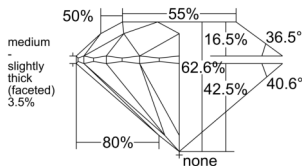

GIA®

FACSIMILE

GIA REPORT 2557191436

Verify this report at GIA.edu

GIA NATURAL DIAMOND DOSSIER®

May 06, 2026
GIA Report Number 2557191436
Shape and Cutting Style ..... Round Brilliant
Measurements ..... 4.63 - 4.66 x 2.91 mm

GRADING RESULTS

Carat Weight ..... 0.38 carat
Color Grade ..... D
Clarity Grade S11
Cut Grade ..... Excellent

ADDITIONAL GRADING INFORMATION

Polish ..... Excellent
Symmetry ..... Excellent
Fluorescence ..... None
Clarity Characteristics ..... Crystal
Inscription(s): GIA 2557191436

PROPORTIONS

GRADING SCALES

GIA COLOR SCALE	GIA CLARITY SCALE	GIA CUT SCALE	
Colorless	Flawless	Excellent	
None	Internally Flawless		
Near Colorless	Very Slightly Included	Very Good	
Faint			VVS₁
Very Light	VVS₂	Good	
	VS₁		
Light	VS₂	Fair	
	S1₁		
	S1₂	Poor	
	I₁		
	I₂		
	I₃