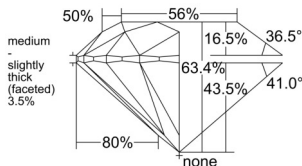

GIA®

FACSIMILE

GIA REPORT 2557188724

Verify this report at GIA.edu

GIA NATURAL DIAMOND DOSSIER®

May 07, 2026
GIA Report Number 2557188724
Shape and Cutting Style ..... Round Brilliant
Measurements ..... 4.66 - 4.69 x 2.96 mm

GRADING RESULTS

Carat Weight ..... 0.40 carat
Color Grade ..... F
Clarity Grade VS2
Cut Grade ..... Excellent

ADDITIONAL GRADING INFORMATION

Polish ..... Excellent
Symmetry ..... Very Good
Fluorescence ..... None
Clarity Characteristics ..... Feather, Indented Natural
Inscription(s): GIA 2557188724

PROPORTIONS

GRADING SCALES

GIA COLOR SCALE

COLORLESS	D
	E
	F
	G
	H
	I
	J
NEAR COLORLESS	K
	L
FAIN	M
	N
	O
	P
VERY LIGHT	Q
	R
	S
	T
	U
	V
	W
	X
	Y
LIGHT	Z

GIA CLARITY SCALE

FLAWLESS	INTERNAL FLAWLESS	
		FLAWLESS
VERY VERY SLIGHTLY INCLUDED	VVS₁	
	VVS₂	
VERY SLIGHTLY INCLUDED	VS₁	
	VS₂	
SLIGHTLY INCLUDED	SI₁	
	SI₂	
INCLUDED	I₁	
	I₂	
	I₃	

GIA CUT SCALE

EXCELLENT
VERY GOOD
GOOD
FAIR
POOR