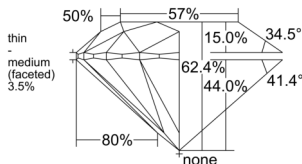

GIA®

FACSIMILE

GIA REPORT 2557188683

Verify this report at GIA.edu

GIA NATURAL DIAMOND DOSSIER®

May 06, 2026
GIA Report Number 2557188683
Shape and Cutting Style ..... Round Brilliant
Measurements ..... 4.30 - 4.32 x 2.69 mm

GRADING RESULTS

Carat Weight ..... 0.30 carat
Color Grade ..... E
Clarity Grade VVS1
Cut Grade ..... Excellent

ADDITIONAL GRADING INFORMATION

Polish ..... Excellent
Symmetry ..... Excellent
Fluorescence ..... None
Clarity Characteristics ..... Feather
Inscription(s): GIA 2557188683

PROPORTIONS

Profile to actual proportions

GRADING SCALES

GIA COLOR SCALE	GIA CLARITY SCALE	GIA CUT SCALE	
D	FLAWLESS	EXCELLENT	
E	INTERNALLY FLAWLESS		
F		VVS₁	VERY GOOD
G	VVS₂		
H	VS₁	GOOD	
I	VS₂		
J	SI₁	FAIR	
K	SI₂		
L	I₁	POOR	
M			
N			
O	I₂		
P			
Q			
R	I₃		
S			
T			
U			
V			
W			
X			
Y			
Z