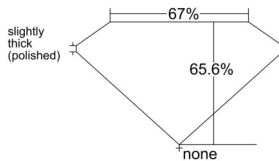

GIA®

FACSIMILE

GIA REPORT 2557180206

Verify this report at GIA.edu

GIA NATURAL DIAMOND DOSSIER®

May 05, 2026
GIA Report Number 2557180206
Shape and Cutting Style ..... Square Emerald Cut
Measurements ..... 3.82 x 3.81 x 2.50 mm

GRADING RESULTS

Carat Weight ..... 0.31 carat
Color Grade ..... F
Clarity Grade VVS1

ADDITIONAL GRADING INFORMATION

Polish ..... Excellent
Symmetry ..... Excellent
Fluorescence ..... None
Clarity Characteristics ..... Cloud
Inscription(s): GIA 2557180206

PROPORTIONS

Profile not to actual proportions

GRADING SCALES

GIA COLOR SCALE		GIA CLARITY SCALE			
COLORLESS	D	VERY VERY SLIGHTLY INCLUDED	FLAWLESS		
	E		INTERNALLY FLAWLESS		
	F	VERY SLIGHTLY INCLUDED	VVS₁		
	G		VVS₂		
	H		VS₁		
	NEAR COLORLESS	I	SLIGHTLY INCLUDED	VS₂	
		J		SI₁	
		FAINT	K	INCLUDED	SI₂
			L		I₁
			M		I₂
VERT LIGHT	N	LIGHT	I₃		
	O				
	P				
	Q				
	R				
	S				
	T