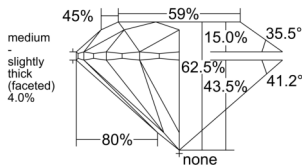

GIA®

FACSIMILE

GIA REPORT 2557179146

Verify this report at GIA.edu

GIA NATURAL DIAMOND DOSSIER®

May 05, 2026
GIA Report Number 2557179146
Shape and Cutting Style ..... Round Brilliant
Measurements ..... 4.68 - 4.71 x 2.93 mm

GRADING RESULTS

Carat Weight ..... 0.40 carat
Color Grade ..... F
Clarity Grade VVS2
Cut Grade ..... Excellent

ADDITIONAL GRADING INFORMATION

Polish ..... Excellent
Symmetry ..... Excellent
Fluorescence ..... None
Clarity Characteristics ..... Feather, Pinpoint
Inscription(s): GIA 2557179146

PROPORTIONS

Profile to actual proportions