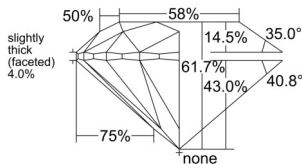

GIA®

FACSIMILE

GIA REPORT 2557170441

Verify this report at GIA.edu

GIA NATURAL DIAMOND DOSSIER®

May 02, 2026
GIA Report Number 2557170441
Shape and Cutting Style ..... Round Brilliant
Measurements ..... 5.16 - 5.20 x 3.20 mm

GRADING RESULTS

Carat Weight ..... 0.53 carat
Color Grade ..... E
Clarity Grade VVS1
Cut Grade ..... Excellent

ADDITIONAL GRADING INFORMATION

Polish ..... Excellent
Symmetry ..... Excellent
Fluorescence ..... None
Clarity Characteristics..... Pinpoint, Indented Natural, Feather
Inscription(s): GIA 2557170441

PROPORTIONS

Profile to actual proportions

GRADING SCALES

GIA COLOR SCALE	GIA CLARITY SCALE	GIA CUT SCALE	
D	FLAWLESS	EXCELLENT	
E	INTERNALLY FLAWLESS		
F		VVS₁	VERY GOOD
G	VVS₂		
H	VS₁	GOOD	
I	VS₂		
J	SI₁	FAIR	
K	SI₂		
L	I₁	POOR	
M			
N			
O	I₂		
P			
Q			
R	I₃		
S			
T			
U			
V			
W			
X			
Y			
Z