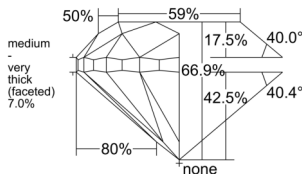

GIA®

FACSIMILE

GIA REPORT 2557165151

Verify this report at GIA.edu

GIA NATURAL DIAMOND DOSSIER®

May 07, 2026
GIA Report Number 2557165151
Shape and Cutting Style ..... Round Brilliant
Measurements ..... 5.36 - 5.41 x 3.60 mm

GRADING RESULTS

Carat Weight ..... 0.70 carat
Color Grade ..... E
Clarity Grade S11
Cut Grade ..... Good

ADDITIONAL GRADING INFORMATION

Polish ..... Excellent
Symmetry ..... Very Good
Fluorescence ..... None
Clarity Characteristics ..... Cloud
Inscription(s): GIA 2557165151

PROPORTIONS

Profile to actual proportions

GRADING SCALES

GIA COLOR SCALE

COLOREDNESS	D
	E
	F
	G
	H
	I
	J
NEAR COLORLESS	K
	L
Faint	M
	N
	O
	P
Very Light	Q
	R
	S
	T
	U
	V
Light	W
	X
	Y
	Z

GIA CLARITY SCALE

VERY VERY SLIGHTLY INCLUDED	FLAWLESS
	INTERNALLY FLAWLESS
VERY SLIGHTLY INCLUDED	VVS₁
	VVS₂
SLIGHTLY INCLUDED	VS₁
	VS₂
INCLUDED	S1₁
	S1₂
	I₁
	I₂
	I₃

GIA CUT SCALE

EXCELLENT
VERY GOOD
GOOD
FAIR
POOR