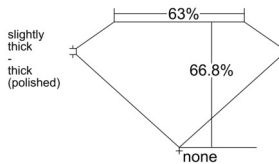

GIA®

FACSIMILE

GIA REPORT 2557161431

Verify this report at GIA.edu

GIA NATURAL DIAMOND DOSSIER®

May 02, 2026
GIA Report Number 2557161431
Shape and Cutting Style ..... **Cut-Cornered Rectangular Modified Brilliant**
Measurements ..... 5.16 x 3.72 x 2.49 mm

GRADING RESULTS

Carat Weight ..... 0.41 carat
Color Grade ..... D
Clarity Grade ..... Internally Flawless

ADDITIONAL GRADING INFORMATION

Polish ..... Excellent
Symmetry ..... Excellent
Fluorescence ..... None
Clarity Characteristics ..... Minor Details of Polish
Inscription(s): GIA 2557161431

PROPORTIONS

Profile not to actual proportions

GRADING SCALES

GIA COLOR SCALE		GIA CLARITY SCALE			
COLORLESS	D	VERY VERY SLIGHTLY INCLUDED	FLAWLESS		
	E		INTERNALLY FLAWLESS		
	F		VVS₁		
	NEAR COLORLESS	G	VERY SLIGHTLY INCLUDED	VVS₂	
		H		VS₁	
		FANT	I	SLIGHTLY INCLUDED	VS₂
			J		SI₁
	LIGHT	K	INCLUDED	SI₂	
		L		I₁	
		M		I₂	
N		NOT GRADED	I₃		
O					
P					
Q					
R					
S					
T					
U					
V					
W					
X					
Y					
Z