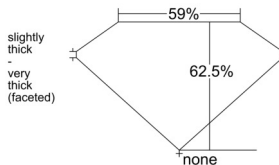

GIA®

FACSIMILE

GIA REPORT 2557156739

Verify this report at GIA.edu

GIA NATURAL DIAMOND DOSSIER®

May 06, 2026
GIA Report Number 2557156739
Shape and Cutting Style ..... Oval Brilliant
Measurements ..... 6.27 x 4.48 x 2.80 mm

GRADING RESULTS

Carat Weight ..... 0.50 carat
Color Grade ..... G
Clarity Grade VS2

ADDITIONAL GRADING INFORMATION

Polish ..... Excellent
Symmetry ..... Very Good
Fluorescence ..... None
Clarity Characteristics ..... Feather, Crystal, Cloud
Inscription(s): GIA 2557156739

PROPORTIONS

Profile not to actual proportions

GRADING SCALES

GIA COLOR SCALE		GIA CLARITY SCALE		
COLORLESS	D	VERY VERY SLIGHTLY INCLUDED	FLAWLESS	
	E		INTERNALLY FLAWLESS	
	F		VVS₁	
	G		VVS₂	
	NEAR COLORLESS	H	VERY SLIGHTLY INCLUDED	VS₁
		I		VS₂
		J	SLIGHTLY INCLUDED	I₁
		K		I₂
		L		I₃
		M		
FAINT	N	INCLUDED		
	O			
	P			
	Q			
	R			
	S			
	T			
	U			
LIGHT	V			
	W			
	X			
	Y			
Z