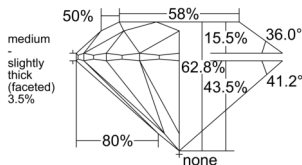

GIA®

FACSIMILE

GIA REPORT 2557152534

Verify this report at GIA.edu

GIA NATURAL DIAMOND DOSSIER®

May 05, 2026
GIA Report Number 2557152534
Shape and Cutting Style ..... Round Brilliant
Measurements ..... 5.05 - 5.08 x 3.18 mm

GRADING RESULTS

Carat Weight ..... 0.50 carat
Color Grade ..... G
Clarity Grade S11
Cut Grade ..... Excellent

ADDITIONAL GRADING INFORMATION

Polish ..... Excellent
Symmetry ..... Excellent
Fluorescence ..... None
Clarity Characteristics ..... Crystal, Feather
Inscription(s): GIA 2557152534

PROPORTIONS

GRADING SCALES

GIA COLOR SCALE	GIA CLARITY SCALE	GIA CUT SCALE	
D	FLAWLESS	EXCELLENT	
E	INTERNALLY FLAWLESS		
F		VVS₁	VERY GOOD
G	VVS₂		
H	VS₁	GOOD	
I	VS₂		
J	S1₁	FAIR	
K	S1₂		
L	I₁	POOR	
M	I₂		
N	I₃		
O			
P			
Q			
R			
S			
T			
U			
V			
W			
X			
Y			
Z