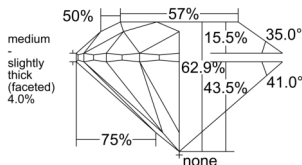

GIA®

FACSIMILE

GIA REPORT 2557142926

Verify this report at GIA.edu

GIA NATURAL DIAMOND DOSSIER®

April 30, 2026
GIA Report Number 2557142926
Shape and Cutting Style ..... Round Brilliant
Measurements ..... 5.65 - 5.67 x 3.56 mm

GRADING RESULTS

Carat Weight ..... 0.70 carat
Color Grade ..... M
Clarity Grade VS1
Cut Grade ..... Excellent

ADDITIONAL GRADING INFORMATION

Polish ..... Excellent
Symmetry ..... Excellent
Fluorescence ..... None
Clarity Characteristics ..... Crystal, Cloud, Needle
Inspection(s): GIA 2557142926

PROPORTIONS

Profile to actual proportions