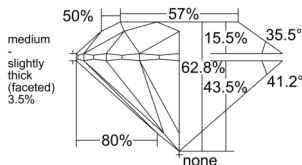

GIA®

FACSIMILE

GIA REPORT 2557135634

Verify this report at GIA.edu

GIA NATURAL DIAMOND DOSSIER®

April 28, 2026
GIA Report Number 2557135634
Shape and Cutting Style ..... Round Brilliant
Measurements ..... 5.38 - 5.42 x 3.39 mm

GRADING RESULTS

Carat Weight ..... 0.61 carat
Color Grade I
Clarity Grade VS2
Cut Grade ..... Excellent

ADDITIONAL GRADING INFORMATION

Polish ..... Excellent
Symmetry ..... Excellent
Fluorescence ..... None
Clarity Characteristics ..... Crystal, Feather
Inscription(s): GIA 2557135634

PROPORTIONS

GRADING SCALES

GIA COLOR SCALE	GIA CLARITY SCALE	GIA CUT SCALE	
D	FLAWLESS	EXCELLENT	
E	INTERNALLY FLAWLESS		
F		VVS₁	VERY GOOD
G	VVS₂		
H	VS₁	GOOD	
I	VS₂		
J	SI₁	FAIR	
K	SI₂		
L	I₁	POOR	
M	I₂		
N	I₃		
O			
P			
Q			
R			
S			
T			
U			
V			
W			
X			
Y			
Z