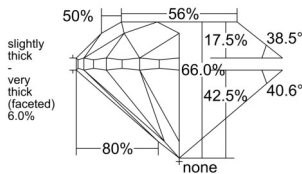

GIA®

FACSIMILE

GIA REPORT 2557133414

Verify this report at GIA.edu

GIA NATURAL DIAMOND DOSSIER®

May 04, 2026
GIA Report Number 2557133414
Shape and Cutting Style ..... Round Brilliant
Measurements ..... 5.44 - 5.49 x 3.61 mm

GRADING RESULTS

Carat Weight ..... 0.70 carat
Color Grade ..... G
Clarity Grade SI2
Cut Grade ..... Good

ADDITIONAL GRADING INFORMATION

Polish ..... Excellent
Symmetry ..... Very Good
Fluorescence ..... None
Clarity Characteristics ..... Cloud, Feather
Inscription(s): GIA 2557133414

PROPORTIONS

GRADING SCALES

GIA COLOR SCALE

COLORESS	D
	E
	F
	G
	H
	I
	J
NEAR COLORESS	K
	L
FAIN	M
	N
	O
	P
VERY LIGHT	Q
	R
	S
	T
	U
	V
LIGHT	W
	X
	Y
	Z

GIA CLARITY SCALE

VERY VERY SLIGHTLY INCLUDED	FLAWLESS
	INTERNALLY FLAWLESS
VERY SLIGHTLY INCLUDED	VVS₁
	VVS₂
SLIGHTLY INCLUDED	VS₁
	VS₂
INCLUDED	SI₁
	SI₂
	I₁
	I₂
	I₃

GIA CUT SCALE

EXCELLENT
VERY GOOD
GOOD
FAIR
POOR