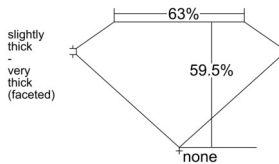

GIA®

FACSIMILE

GIA REPORT 2557125948

Verify this report at GIA.edu

GIA NATURAL DIAMOND DOSSIER®

April 27, 2026
GIA Report Number 2557125948
Shape and Cutting Style ..... Heart Brilliant
Measurements ..... 4.72 x 5.49 x 3.27 mm

GRADING RESULTS

Carat Weight ..... 0.50 carat
Color Grade ..... K
Clarity Grade VVS2

ADDITIONAL GRADING INFORMATION

Polish ..... Excellent
Symmetry ..... Excellent
Fluorescence ..... Faint
Clarity Characteristics.. Pinpoint, Needle, Cloud, Surface Graining
Inscription(s): GIA 2557125948

PROPORTIONS

Profile not to actual proportions

GRADING SCALES

GIA COLOR SCALE		GIA CLARITY SCALE			
COLORLESS	D	VERY VERY SLIGHTLY INCLUDED	FLAWLESS		
	E		INTERNALLY FLAWLESS		
	F	VERY SLIGHTLY INCLUDED	VVS₁		
	G		VVS₂		
	H		VS₁		
	NEAR COLORLESS	I	SLIGHTLY INCLUDED	VS₂	
		J		SI₁	
		FAINT	K	INCLUDED	SI₂
			L		I₁
			M		I₂
VERT LIGHT	N		INCLUDED	I₃	
	O				
	P				
	Q				
	R				
LIGHT	S				
	T				
	U				
	V				
	W				
X					
Y					
Z