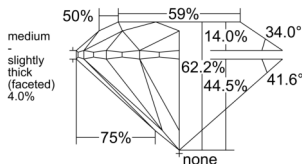

GIA®

FACSIMILE

GIA NATURAL DIAMOND DOSSIER®

May 03, 2026
GIA Report Number 2557118469
Shape and Cutting Style ..... Round Brilliant
Measurements ..... 5.04 - 5.08 x 3.15 mm

GRADING RESULTS

Carat Weight ..... 0.50 carat
Color Grade ..... D
Clarity Grade S11
Cut Grade ..... Excellent

ADDITIONAL GRADING INFORMATION

Polish ..... Excellent
Symmetry ..... Excellent
Fluorescence ..... None
Clarity Characteristics ..... Crystal, Cloud
Inscription(s): GIA 2557118469

GIA REPORT 2557118469

Verify this report at gia.edu

PROPORTIONS

Profile to actual proportions