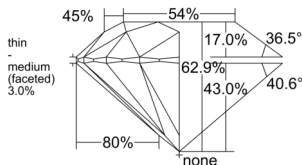

GIA®

FACSIMILE

GIA REPORT 2557114216

Verify this report at GIA.edu

GIA NATURAL DIAMOND DOSSIER®

April 30, 2026
GIA Report Number 2557114216
Shape and Cutting Style ..... Round Brilliant
Measurements ..... 5.05 - 5.09 x 3.19 mm

GRADING RESULTS

Carat Weight ..... 0.50 carat
Color Grade ..... G
Clarity Grade VVS1
Cut Grade ..... Excellent

ADDITIONAL GRADING INFORMATION

Polish ..... Excellent
Symmetry ..... Excellent
Fluorescence ..... None
Clarity Characteristics..... Cloud, Pinpoint, Feather, Indented
Natural

Inscription(s): GIA 2557114216

PROPORTIONS

Profile to actual proportions