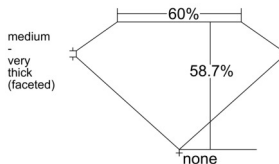

GIA®

FACSIMILE

GIA REPORT 2557108463

Verify this report at GIA.edu

GIA NATURAL DIAMOND DOSSIER®

April 26, 2026
GIA Report Number 2557108463
Shape and Cutting Style ..... Heart Brilliant
Measurements ..... 4.96 x 5.49 x 3.22 mm

GRADING RESULTS

Carat Weight ..... 0.50 carat
Color Grade ..... F
Clarity Grade VVS2

ADDITIONAL GRADING INFORMATION

Polish ..... Very Good
Symmetry ..... Excellent
Fluorescence ..... None
Clarity Characteristics ..... Pinpoint, Feather
Inscription(s): GIA 2557108463

PROPORTIONS

Profile not to actual proportions

GRADING SCALES

GIA COLOR SCALE		GIA CLARITY SCALE			
COLORLESS	D	VERY VERY SLIGHTLY INCLUDED	FLAWLESS		
	E		INTERNALLY FLAWLESS		
	F	VERY SLIGHTLY INCLUDED	VVS₁		
	G		VVS₂		
	H		VS₁		
	NEAR COLORLESS	I	SLIGHTLY INCLUDED	VS₂	
		J		SI₁	
		FAINT	K	INCLUDED	SI₂
			L		I₁
			M		I₂
N			I₃		
VERT LIGHT	O	INCLUDED			
	P				
	Q				
	R				
	S				
	T				
LIGHT	U				
	V				
	W				
	X				
Y					
Z