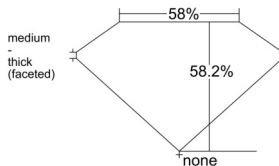

GIA®

FACSIMILE

GIA REPORT 2557101121

Verify this report at GIA.edu

GIA NATURAL DIAMOND DOSSIER®

April 23, 2026
GIA Report Number 2557101121
Shape and Cutting Style ..... Heart Brilliant
Measurements ..... 4.83 x 5.59 x 3.25 mm

GRADING RESULTS

Carat Weight ..... 0.51 carat
Color Grade ..... H
Clarity Grade VS2

ADDITIONAL GRADING INFORMATION

Polish ..... Excellent
Symmetry ..... Excellent
Fluorescence ..... None
Clarity Characteristics ..... Crystal, Cloud, Feather
Inscription(s): GIA 2557101121

PROPORTIONS

Profile not to actual proportions

GRADING SCALES

GIA COLOR SCALE		GIA CLARITY SCALE			
COLORLESS	D	VERY VERY SLIGHTLY INCLUDED	FLAWLESS		
	E		INTERNALLY FLAWLESS		
	F	VERY SLIGHTLY INCLUDED	VVS₁		
	G		VVS₂		
	H		VS₁		
	NEAR COLORLESS	I	SLIGHTLY INCLUDED	VS₂	
		J		SI₁	
		FAINT	K	INCLUDED	SI₂
			L		I₁
			M		I₂
VERT LIGHT	N	LIGHT	I₃		
	O				
	P				
	Q				
	R