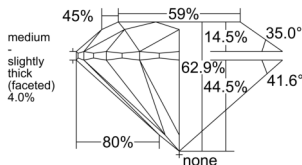

GIA®

FACSIMILE

GIA REPORT 2557095554

Verify this report at GIA.edu

GIA NATURAL DIAMOND DOSSIER®

April 23, 2026
GIA Report Number 2557095554
Shape and Cutting Style ..... Round Brilliant
Measurements ..... 4.78 - 4.82 x 3.02 mm

GRADING RESULTS

Carat Weight ..... 0.43 carat
Color Grade I
Clarity Grade VS1
Cut Grade ..... Excellent

ADDITIONAL GRADING INFORMATION

Polish ..... Excellent
Symmetry ..... Excellent
Fluorescence ..... Strong Blue
Clarity Characteristics..... Cloud, Crystal, Pinpoint, Needle
Inscription(s): GIA 2557095554

PROPORTIONS

Profile to actual proportions