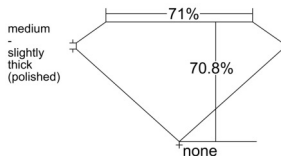

GIA®

FACSIMILE

GIA REPORT 2557093433

Verify this report at GIA.edu

GIA NATURAL DIAMOND DOSSIER®

April 23, 2026
GIA Report Number 2557093433
Shape and Cutting Style ..... **Square Modified Brilliant**
Measurements ..... 3.77 x 3.74 x 2.65 mm

GRADING RESULTS

Carat Weight ..... 0.31 carat
Color Grade ..... E
Clarity Grade VVS1

ADDITIONAL GRADING INFORMATION

Polish ..... Excellent
Symmetry ..... Very Good
Fluorescence ..... None
Clarity Characteristics ..... Pinpoint, Feather
Inscription(s): GIA 2557093433

PROPORTIONS

Profile not to actual proportions

GRADING SCALES

GIA COLOR SCALE		GIA CLARITY SCALE			
COLORLESS	D	VERY VERY SLIGHTLY INCLUDED	FLAWLESS		
	E		INTERNALLY FLAWLESS		
	F	VERY SLIGHTLY INCLUDED	VVS₁		
	G		VVS₂		
	H		VS₁		
	NEAR COLORLESS	I	SLIGHTLY INCLUDED	VS₂	
		J		SI₁	
		FAINT	K	INCLUDED	SI₂
			L		I₁
			M		I₂
VERY LIGHT	N	LIGHT	I₃		
	O				
	P				
	Q				
	R				
	S				
	T				
LIGHT	U				
	V				
	W				
	X				
Y					
Z