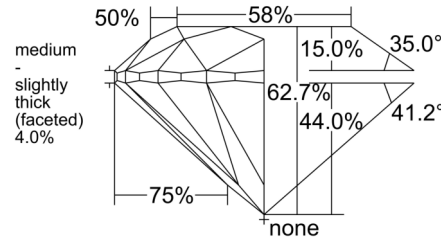

GIA REPORT
2557078739

Verify this report at GIA.edu

FACSIMILE

This is a digital representation of the original GIA Report. This representation might not be accepted in lieu of the original GIA Report in certain circumstances. The original GIA Report includes certain security features which are not reproducible on this facsimile.

GIA NATURAL DIAMOND GRADING REPORT

April 22, 2026
GIA Report Number 2557078739
Shape and Cutting Style ..... Round Brilliant
Measurements ..... 6.55 - 6.59 x 4.12 mm

GRADING RESULTS

Carat Weight ..... 1.10 carat
Color Grade L
Clarity Grade ..... Internally Flawless
Cut Grade ..... Excellent

ADDITIONAL GRADING INFORMATION

Polish ..... Excellent
Symmetry ..... Excellent
Fluorescence ..... None
Inscription(s): GIA 2557078739
Comments: Minor details of polish are not shown.

PROPORTIONS

Profile to actual proportions