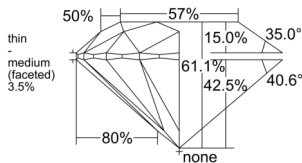

GIA®

FACSIMILE

GIA REPORT 2557076976

Verify this report at GIA.edu

GIA NATURAL DIAMOND DOSSIER®

April 20, 2026
GIA Report Number 2557076976
Shape and Cutting Style ..... Round Brilliant
Measurements ..... 5.11 - 5.14 x 3.13 mm

GRADING RESULTS

Carat Weight ..... 0.50 carat
Color Grade ..... G
Clarity Grade VS2
Cut Grade ..... Excellent

ADDITIONAL GRADING INFORMATION

Polish ..... Excellent
Symmetry ..... Excellent
Fluorescence ..... None
Clarity Characteristics ..... Cloud, Crystal, Feather
Inscription(s): GIA 2557076976

PROPORTIONS

GRADING SCALES

GIA COLOR SCALE	GIA CLARITY SCALE	GIA CUT SCALE
COLOURESS	FLAWLESS	EXCELLENT
D	INTERNALLY FLAWLESS	
E	VVS₁	VERY GOOD
F		
G	VS₁	GOOD
H		
I	SI₁	FAIR
J		
K	I₁	POOR
L		
M	I₂	
N		
O	I₃	
P		
Q		
R		
S		
T		
U		
V		
W		
X		
Y		
Z