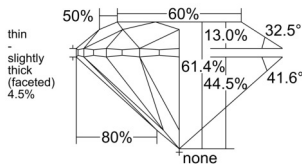

GIA®

FACSIMILE

GIA REPORT 2557073525

Verify this report at GIA.edu

GIA NATURAL DIAMOND DOSSIER®

April 18, 2026
GIA Report Number 2557073525
Shape and Cutting Style ..... Round Brilliant
Measurements ..... 5.70 - 5.72 x 3.51 mm

GRADING RESULTS

Carat Weight ..... 0.70 carat
Color Grade ..... E
Clarity Grade S11
Cut Grade ..... Excellent

ADDITIONAL GRADING INFORMATION

Polish ..... Excellent
Symmetry ..... Excellent
Fluorescence ..... None
Clarity Characteristics..... Cloud, Crystal, Feather
Inscription(s): GIA 2557073525

PROPORTIONS

Profile to actual proportions