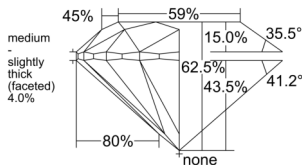

GIA®

FACSIMILE

GIA REPORT 2557072374

Verify this report at GIA.edu

GIA NATURAL DIAMOND DOSSIER®

April 20, 2026
GIA Report Number 2557072374
Shape and Cutting Style ..... Round Brilliant
Measurements ..... 4.87 - 4.91 x 3.06 mm

GRADING RESULTS

Carat Weight ..... 0.45 carat
Color Grade ..... F
Clarity Grade VS2
Cut Grade ..... Excellent

ADDITIONAL GRADING INFORMATION

Polish ..... Excellent
Symmetry ..... Excellent
Fluorescence ..... Strong Blue
Clarity Characteristics ..... Cloud, Crystal
Inscription(s): GIA 2557072374

PROPORTIONS

Profile to actual proportions

GRADING SCALES

GIA COLOR SCALE	GIA CLARITY SCALE	GIA CUT SCALE	
D	FLAWLESS	EXCELLENT	
E	INTERNALLY FLAWLESS		
F		VVS₁	VERY GOOD
G	VVS₂		
H	VS₁	GOOD	
I	VS₂		
J	SI₁	FAIR	
K	SI₂		
L	I₁	POOR	
M	I₂		
N	I₃		
O			
P			
Q			
R			
S			
T			
U			
V			
W			
X			
Y			
Z