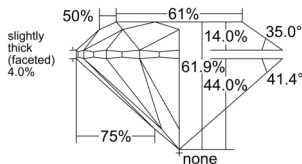

GIA®

FACSIMILE

GIA REPORT 2557064381

Verify this report at GIA.edu

GIA NATURAL DIAMOND DOSSIER®

April 17, 2026
GIA Report Number 2557064381
Shape and Cutting Style ..... Round Brilliant
Measurements ..... 6.14 - 6.17 x 3.81 mm

GRADING RESULTS

Carat Weight ..... 0.90 carat
Color Grade ..... D
Clarity Grade VVS1
Cut Grade ..... Excellent

ADDITIONAL GRADING INFORMATION

Polish ..... Excellent
Symmetry ..... Excellent
Fluorescence ..... Faint
Clarity Characteristics ..... Pinpoint, Feather
Inscription(s): GIA 2557064381

PROPORTIONS

Profile to actual proportions