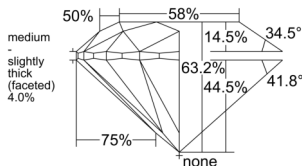

GIA®

FACSIMILE

GIA REPORT 2557060604

Verify this report at GIA.edu

GIA NATURAL DIAMOND DOSSIER®

April 18, 2026
GIA Report Number 2557060604
Shape and Cutting Style ..... Round Brilliant
Measurements ..... 4.46 - 4.49 x 2.83 mm

GRADING RESULTS

Carat Weight ..... 0.35 carat
Color Grade L
Clarity Grade VVS1
Cut Grade ..... Excellent

ADDITIONAL GRADING INFORMATION

Polish ..... Excellent
Symmetry ..... Excellent
Fluorescence ..... Faint
Clarity Characteristics ..... Pinpoint, Feather
Inscription(s): GIA 2557060604

PROPORTIONS

Profile to actual proportions