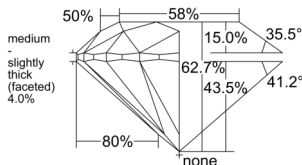

GIA®

FACSIMILE

GIA REPORT 2557059251

Verify this report at GIA.edu

GIA NATURAL DIAMOND DOSSIER®

April 17, 2026
GIA Report Number 2557059251
Shape and Cutting Style ..... Round Brilliant
Measurements ..... 4.82 - 4.85 x 3.03 mm

GRADING RESULTS

Carat Weight ..... 0.44 carat
Color Grade ..... D
Clarity Grade VVS1
Cut Grade ..... Excellent

ADDITIONAL GRADING INFORMATION

Polish ..... Excellent
Symmetry ..... Excellent
Fluorescence ..... Medium Blue
Clarity Characteristics ..... Pinpoint, Surface Graining
Inscription(s): GIA 2557059251

PROPORTIONS

Profile to actual proportions

GRADING SCALES

GIA COLOR SCALE

COLORESS	D
	E
	F
	G
	H
	I
	J
NEAR COLORESS	K
	L
FANIT	M
	N
	O
	P
VERY LIGHT	R
	S
	T
	U
	V
	W
	X
	Y
LIGHT	Z

GIA CLARITY SCALE

VERY VERY SLIGHTLY INCLUDED	FLAWLESS
	INTERNALLY FLAWLESS
VERY SLIGHTLY INCLUDED	VVS₁
	VVS₂
SLIGHTLY INCLUDED	VS₁
	VS₂
INCLUDED	SI₁
	SI₂
	I₁
	I₂
	I₃

GIA CUT SCALE

EXCELLENT
VERY GOOD
GOOD
FAIR
POOR