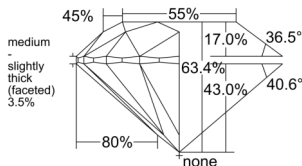

GIA®

FACSIMILE

GIA REPORT 2557055069

Verify this report at gia.edu

GIA NATURAL DIAMOND DOSSIER®

April 16, 2026
GIA Report Number 2557055069
Shape and Cutting Style ..... Round Brilliant
Measurements ..... 5.33 - 5.37 x 3.39 mm

GRADING RESULTS

Carat Weight ..... 0.60 carat
Color Grade ..... K
Clarity Grade S11
Cut Grade ..... Excellent

ADDITIONAL GRADING INFORMATION

Polish ..... Excellent
Symmetry ..... Excellent
Fluorescence ..... Faint
Clarity Characteristics ..... Crystal
Inscription(s): GIA 2557055069

PROPORTIONS

GRADING SCALES

GIA COLOR SCALE	GIA CLARITY SCALE	GIA CUT SCALE	
COLOREDNESS D	FLAWLESS	EXCELLENT	
E	INTERNALLY FLAWLESS		
F		VVS₁	VERY GOOD
G	VVS₂		
H	VS₁	GOOD	
I	VS₂		
J	S1₁	FAIR	
K	S1₂		
L	I₁	POOR	
M	I₂		
N	I₃		
O			
P			
Q			
R			
S			
T			
U			
V			
W			
X			
Y			
Z