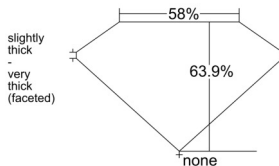

GIA®

FACSIMILE

GIA REPORT 2557042124

Verify this report at GIA.edu

GIA NATURAL DIAMOND DOSSIER®

April 15, 2026
GIA Report Number 2557042124
Shape and Cutting Style ..... Oval Brilliant
Measurements ..... 7.19 x 5.11 x 3.27 mm

GRADING RESULTS

Carat Weight ..... 0.80 carat
Color Grade I
Clarity Grade VS1

ADDITIONAL GRADING INFORMATION

Polish ..... Excellent
Symmetry ..... Excellent
Fluorescence ..... None
Clarity Characteristics ..... Crystal, Cloud, Pinpoint
Inscription(s): GIA 2557042124

PROPORTIONS

Profile not to actual proportions

GRADING SCALES

GIA COLOR SCALE		GIA CLARITY SCALE			
COLORLESS	D	VERY VERY SLIGHTLY INCLUDED	FLAWLESS		
	E		INTERNALLY FLAWLESS		
	F	VERY SLIGHTLY INCLUDED	VS₁		
	G		VS₂		
	H		VS₁		
	NEAR COLORLESS	I	SLIGHTLY INCLUDED	SI₁	
		J		SI₂	
		FAINT	K	INCLUDED	I₁
			L		I₂
			M		I₃
VERT LIGHT	N				
	O				
	P				
	Q				
	R				
LIGHT	S				
	T				
	U				
	V				
	W				
	X				
	Y				
	Z