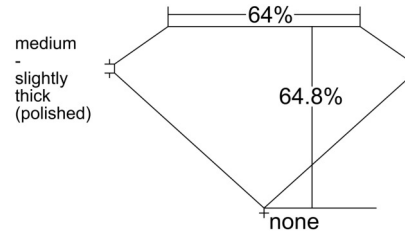

GIA NATURAL DIAMOND GRADING REPORT

April 11, 2026
GIA Report Number 2557010453
Shape and Cutting Style Emerald Cut
Measurements 7.24 x 5.09 x 3.30 mm

GRADING RESULTS

Carat Weight 1.21 carat
Color Grade H
Clarity Grade VS1

Profile not to actual proportions

CLARITY CHARACTERISTICS

KEY TO SYMBOLS*

- Crystal
- Pinpoint

* Red symbols denote internal characteristics (inclusions). Green or black symbols denote external characteristics (blemishes). Diagram is an approximate representation of the diamond, and symbols shown indicate type, position, and approximate size of clarity characteristics. All clarity characteristics may not be shown. Details of finish are not shown.