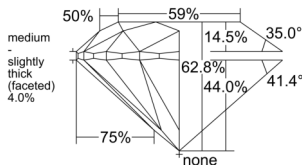

GIA®

FACSIMILE

GIA REPORT 2557008657

Verify this report at GIA.edu

GIA NATURAL DIAMOND DOSSIER®

April 09, 2026
GIA Report Number 2557008657
Shape and Cutting Style ..... Round Brilliant
Measurements ..... 6.11 - 6.16 x 3.85 mm

GRADING RESULTS

Carat Weight ..... 0.90 carat
Color Grade ..... E
Clarity Grade S11
Cut Grade ..... Excellent

ADDITIONAL GRADING INFORMATION

Polish ..... Excellent
Symmetry ..... Excellent
Fluorescence ..... None
Clarity Characteristics ..... Feather, Cloud
Inscription(s): GIA 2557008657

PROPORTIONS

Profile to actual proportions