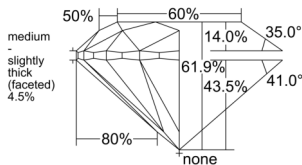

GIA®

FACSIMILE

GIA REPORT 2556669721

Verify this report at GIA.edu

GIA NATURAL DIAMOND DOSSIER®

July 07, 2026
GIA Report Number 2556669721
Shape and Cutting Style ..... Round Brilliant
Measurements ..... 5.04 - 5.07 x 3.13 mm

GRADING RESULTS

Carat Weight ..... 0.50 carat
Color Grade ..... K
Clarity Grade S11
Cut Grade ..... Excellent

ADDITIONAL GRADING INFORMATION

Polish ..... Excellent
Symmetry ..... Excellent
Fluorescence ..... Medium Blue
Clarity Characteristics ..... Crystal
Inscription(s): GIA 2556669721

PROPORTIONS

Profile to actual proportions

GRADING SCALES

GIA COLOR SCALE	GIA CLARITY SCALE	GIA CUT SCALE
COLORESS	FLAWLESS	EXCELLENT
D	INTERNALLY FLAWLESS	
E	VVS₁	VERY GOOD
F		
G	VS₁	GOOD
H		
I	SI₁	FAIR
J		
K	I₁	POOR
L		
M	I₂	
N		
O	I₃	
P		
Q		
R		
S		
T		
U		
V		
W		
X		
Y		
Z