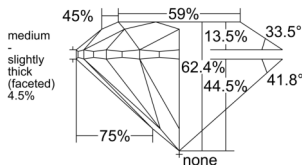

GIA®

FACSIMILE

GIA REPORT 2556581844

Verify this report at GIA.edu

GIA NATURAL DIAMOND DOSSIER®

June 27, 2026
GIA Report Number 2556581844
Shape and Cutting Style ..... Round Brilliant
Measurements ..... 5.06 - 5.09 x 3.16 mm

GRADING RESULTS

Carat Weight ..... 0.50 carat
Color Grade ..... E
Clarity Grade VS1
Cut Grade ..... Excellent

ADDITIONAL GRADING INFORMATION

Polish ..... Excellent
Symmetry ..... Excellent
Fluorescence ..... None
Clarity Characteristics..... Cloud, Crystal, Cavity, Needle
Inspection(s): GIA 2556581844

PROPORTIONS

Profile to actual proportions